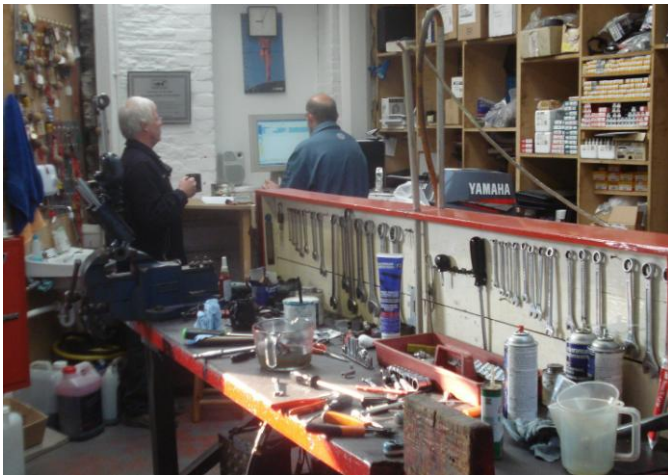

Workshop

One complete system for Job Management – from Estimate to Invoice

It's not just that Kudos Workshop saves time and money. The Kudos system provides the platform for you to increase efficiency in your workshop whilst at the same time, adding to your customers.