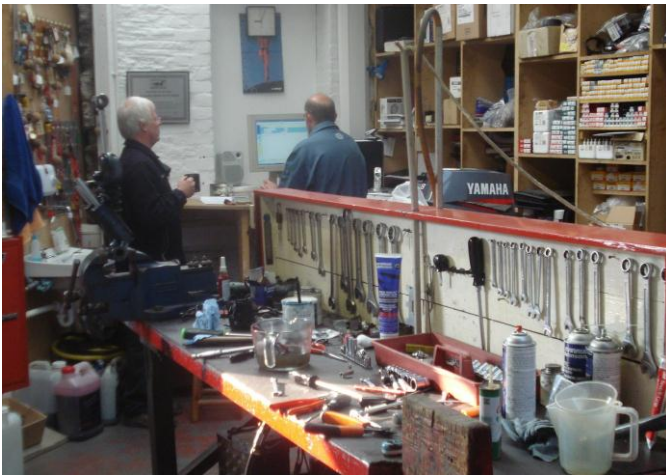

Workshop

One complete system for Job Management – from Estimate to Invoice

It's not just that Kudos Workshop saves time and money. The Kudos system provides the platform for you to increase efficiency in your workshop whilst at the same time, adding to your customers.